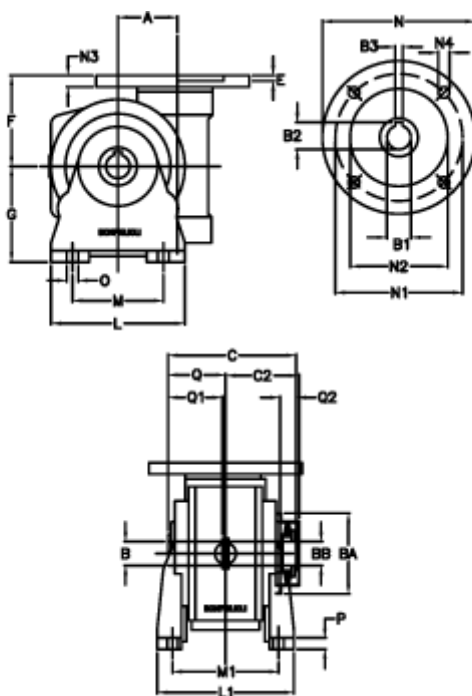

Article number: 390204903632816

Description: Worm Gear with Torque Limiter
VF 49-L1-V-36 P71B14

Measures

a	= 49.50	C2	= 63,5	M1	= 98.5	Q	= 51.0
B	= 25	Description	= VF 49V-xx-71B14	N	= 105	Q1	= 41
B1 E7	= 14	E	= 3.0	N1	= 85	Q2	= 15
B2	= 16.3	F	= 70	N2	= 70		
B3 H9	= 5	g	= 82	N3	= 10.5		
BA	= 63	L	= 110	N4	= 6,5		
BB H7	= 14	L1	= 124.0	O	= 8.5		
C	= 105	m	= 63	P	= 12		